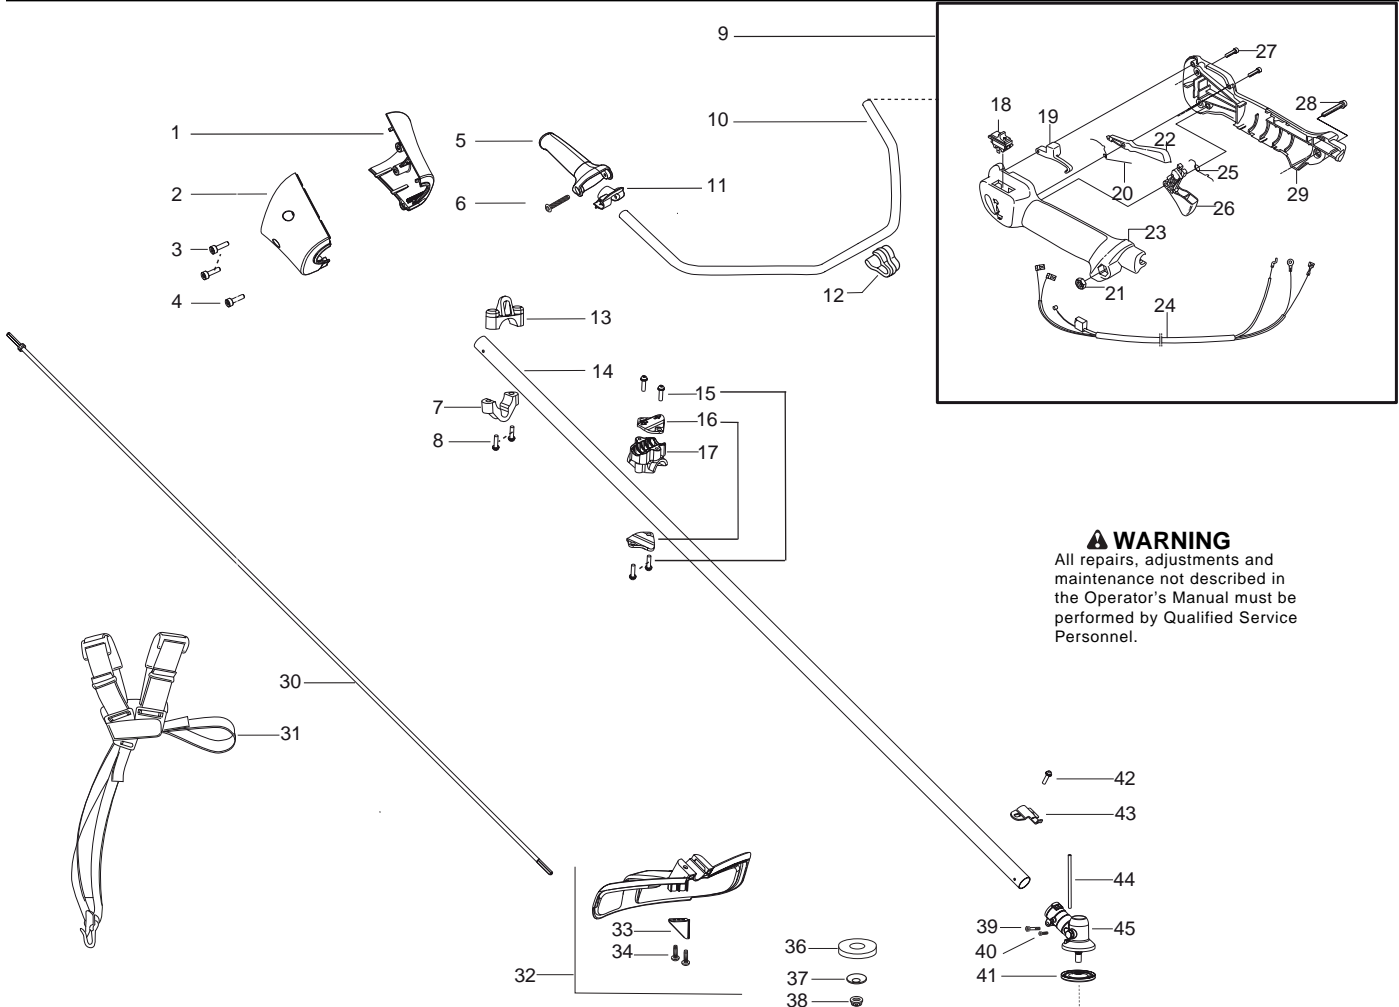

Parts List No. 545014340		Husqvarna ® PARTS LIST	MODEL 125R
Date 12/21/06	Replaces 545014340 - 11/21/06		NOTE : Illustration may differ from actual model due to design changes.

Ref.	Part No.	Description	Ref.	Part No.	Description	Ref.	Part No.	Description
1.	545036401	Nose Cone - LH	24.	★★★★★	Assy - Cable Wire		545135401	Decal-Warning
2.	545036501	Nose Cone - RH	25.	537174201	Spring - Trigger		537312901	Guard - Transport
3.	530016448	Screw	26.	537160801	Trigger - Throttle		530031159	Wrench-Hex
4.	530016449	Screw	27.	503216618	Screw		502114602	Wrench-Spark Plug
5.	503721003	Handle-Assist	28.	503200735	Screw			
6.	503210745	Bolt	29.	537160301	Housing-Throttle - RH			
7.	545056601	Clamp-Harness (lower)	30.	★★★★★	Flexshaft			
8.	530015940	Screw	31.	537216301	Harness w/o warning			
9.	545067101	Assy-Throttle Housing (Incl. 18,19,20,21,22,23, 24,25,26,27,28,29)	32.	545030901	Kit-Shield (Incl. 33,34)			
10.	502199503	Handlebar	33.	530052286	Limiters - Line			
11.	503804501	Cover-Assist Handle	34.	530015814	Screw			
12.	502211201	Clip-Handlebar	36.	503890101	Cup-Support			
13.	545113301	Clamp-Harness (upper)	37.	537285601	Support - Flange			
14.	545006068	Kit-Driveshaft	38.	503856301	Locknut - Blade			
15.	530015814	Screw	39.	530016014	Screw			
16.	530058563	Clamp - Bracket	40.	530016301	Screw			
17.	545058501	Clamp 1" Handlebar	41.	537234901	Driver Disc			
18.	537419001	Switch-Stop	42.	530015771	Screw			
19.	537160701	Lockout-Starter Throttle	43.	530057554	Bracket - Shield			
20.	537174301	Spring - Lockout	44.	502285901	Pin - Locking			
21.	503221013	Nut	45.	530096295	Assy - Gearbox			
22.	537160601	Lockout - Throttle						
23.	537160203	Housing - Throttle -LH						

✓ = New Part Number For This IPL

★ = Refer to the Service Reference Indicated for more information.(Located at the END of the IPL)

Parts List No. 545014340		 Husqvarna ® PARTS LIST	MODEL 125R
Date 12/21/06	Replaces 545014340 - 11/21/06		NOTE : Illustration may differ from actual model due to design changes.